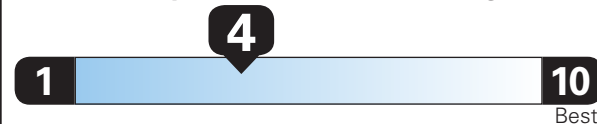

EPA DOT Fuel Economy and Environment

Gasoline Vehicle

Fuel Economy

XT6 AWD

21 MPG
combined city/hwy
18 city
25 highway

4.8 gallons per 100 miles

Small SUVs range from 14 to 118 MPG.
The best vehicle rates 140 MPGe.

You spend
$3,000
more in fuel costs
over 5 years
compared to the
average new vehicle.

G
C
5

Annual fuel cost
$2,550

Fuel Economy & Greenhouse Gas Rating (tailpipe only)